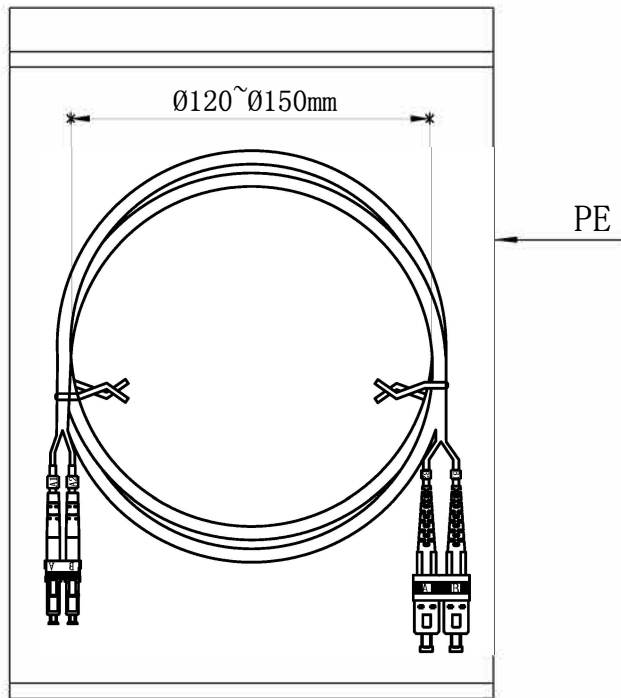

NOTE: ALL MATERIAL COMPLIANT ROHS STANDARD

REVISION INFORMATION

Rev.	Rev. Date	Modified By	Brief Description

Specifications:

Type	DLC/UPC-DSC/UPC
Fiber Mode	OM3
Core Diameter (um)	50/125
Operating Wavelength (nm)	850/1300
Cable Color	Aqua
Cable Diameter (mm)	Ø2.0
Operating Temperature (° C)	-40~+75
Storage Temperature (° C)	-40~+85
Insertion loss (dB)	≤0.2dB
Return loss (dB)	≥35dB
SC Connector Color (Boot)	Red/Black

$L \leq 5m$, TOLERANCES: $0 \leq \Delta L \leq 5cm$
$L > 5m$, TOLERANCES: $0 \leq \Delta L \leq 1\% * L$

LANshack

Sales@LANshack.com | 888-568-1230

NO.	PART NAME	SPECIFICATION DESCRIPTION	QTY	UNIT
①				
②				
③				

Unless specified on the drawing, tolerances are per the follows:

.x	+1
.xx	+0.2
.xxx	+0.05

DRAWN BY	DATE: 2015/05/14	DESCRIPTION: LC-SC-DX OM3 Patchcord
CHECKED BY	SHEET 1of1	ITEM NO.
APPROVED BY	SCALE 1:1	REV. 00
	UNIT: mm	