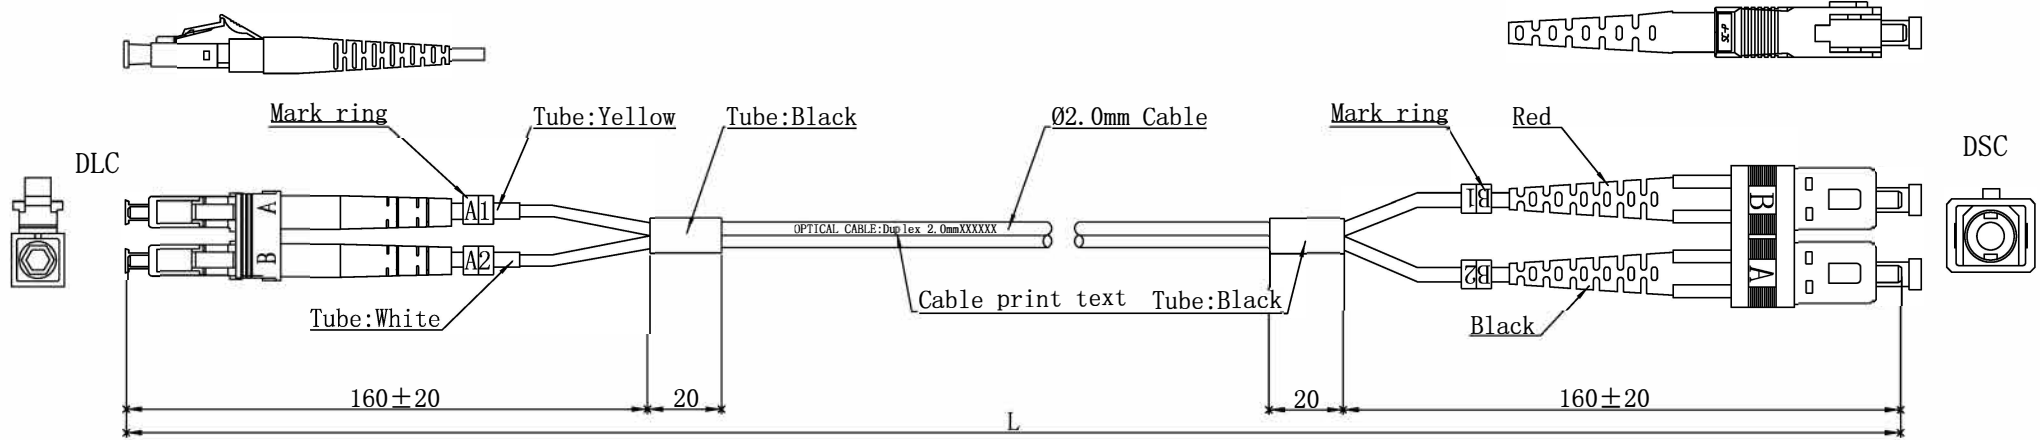

NOTE: ALL MATERIAL COMPLIANT ROHS STANDARD

REVISION INFORMATION

Rev.	Rev. Date	Modified By	Brief Description

Specifications:

Type	DLC/UPC-DSC/UPC
Fiber Mode	OM3
Core Diameter (um)	50/125
Operating Wavelength (nm)	850/1300
Cable Color	Aqua
Cable Diameter (mm)	Ø2.0
Operating Temperature (° C)	-40~+75
Storage Temperature (° C)	-40~+85
Insertion loss (dB)	≤0.2dB
Return loss (dB)	≥35dB
SC Connector Color (Boot)	Red/Black

$L \leq 5m$, TOLERANCES: $0 \leq \Delta L \leq 5cm$
$L > 5m$, TOLERANCES: $0 \leq \Delta L \leq 1\% * L$

LANshack

Sales@LANshack.com | 888-568-1230

NO.	PART NAME	SPECIFICATION DESCRIPTION	QTY	UNIT
①				
②				
③				

Unless specified on the drawing, tolerances are per the follows:

.x	+1
.xx	+0.2
.xxx	+0.05

DRAWN BY	DATE: 2015/05/14	DESCRIPTION: LC-SC-DX OM3 Patchcord
CHECKED BY	SHEET 1of1	ITEM NO.
APPROVED BY	SCALE 1:1	REV. 00
	UNIT: mm	